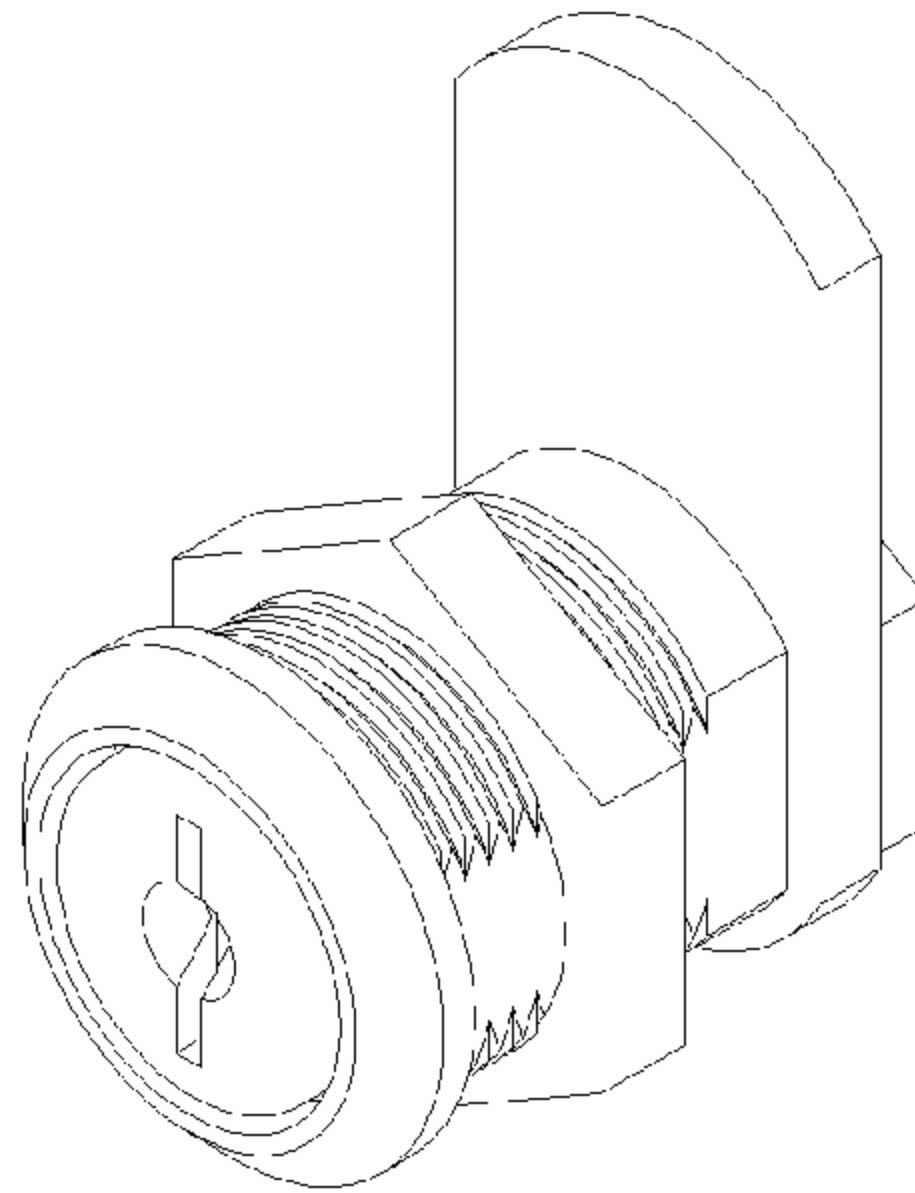

C1701 SINGLE BITTED LOCK

| LOCK NO. | A | B | H | T |
|----------|---------|--------|--------|----------|
| C3786 | 5/8" | 1 1/8" | 1/4" | 13/32" |
| C1701 | 13/16" | 1 1/8" | 13/64" | 11/16" |
| C1702 | 1 1/16" | 1 1/8" | 13/64" | 15/16" |
| C1703 | 1 3/16" | 1 1/8" | 13/64" | 1 7/64" |
| C1704 | 1 1/2" | 1 1/8" | 13/64" | 1 13/32" |

**RECOMMENDED
MOUNTING HOLE**