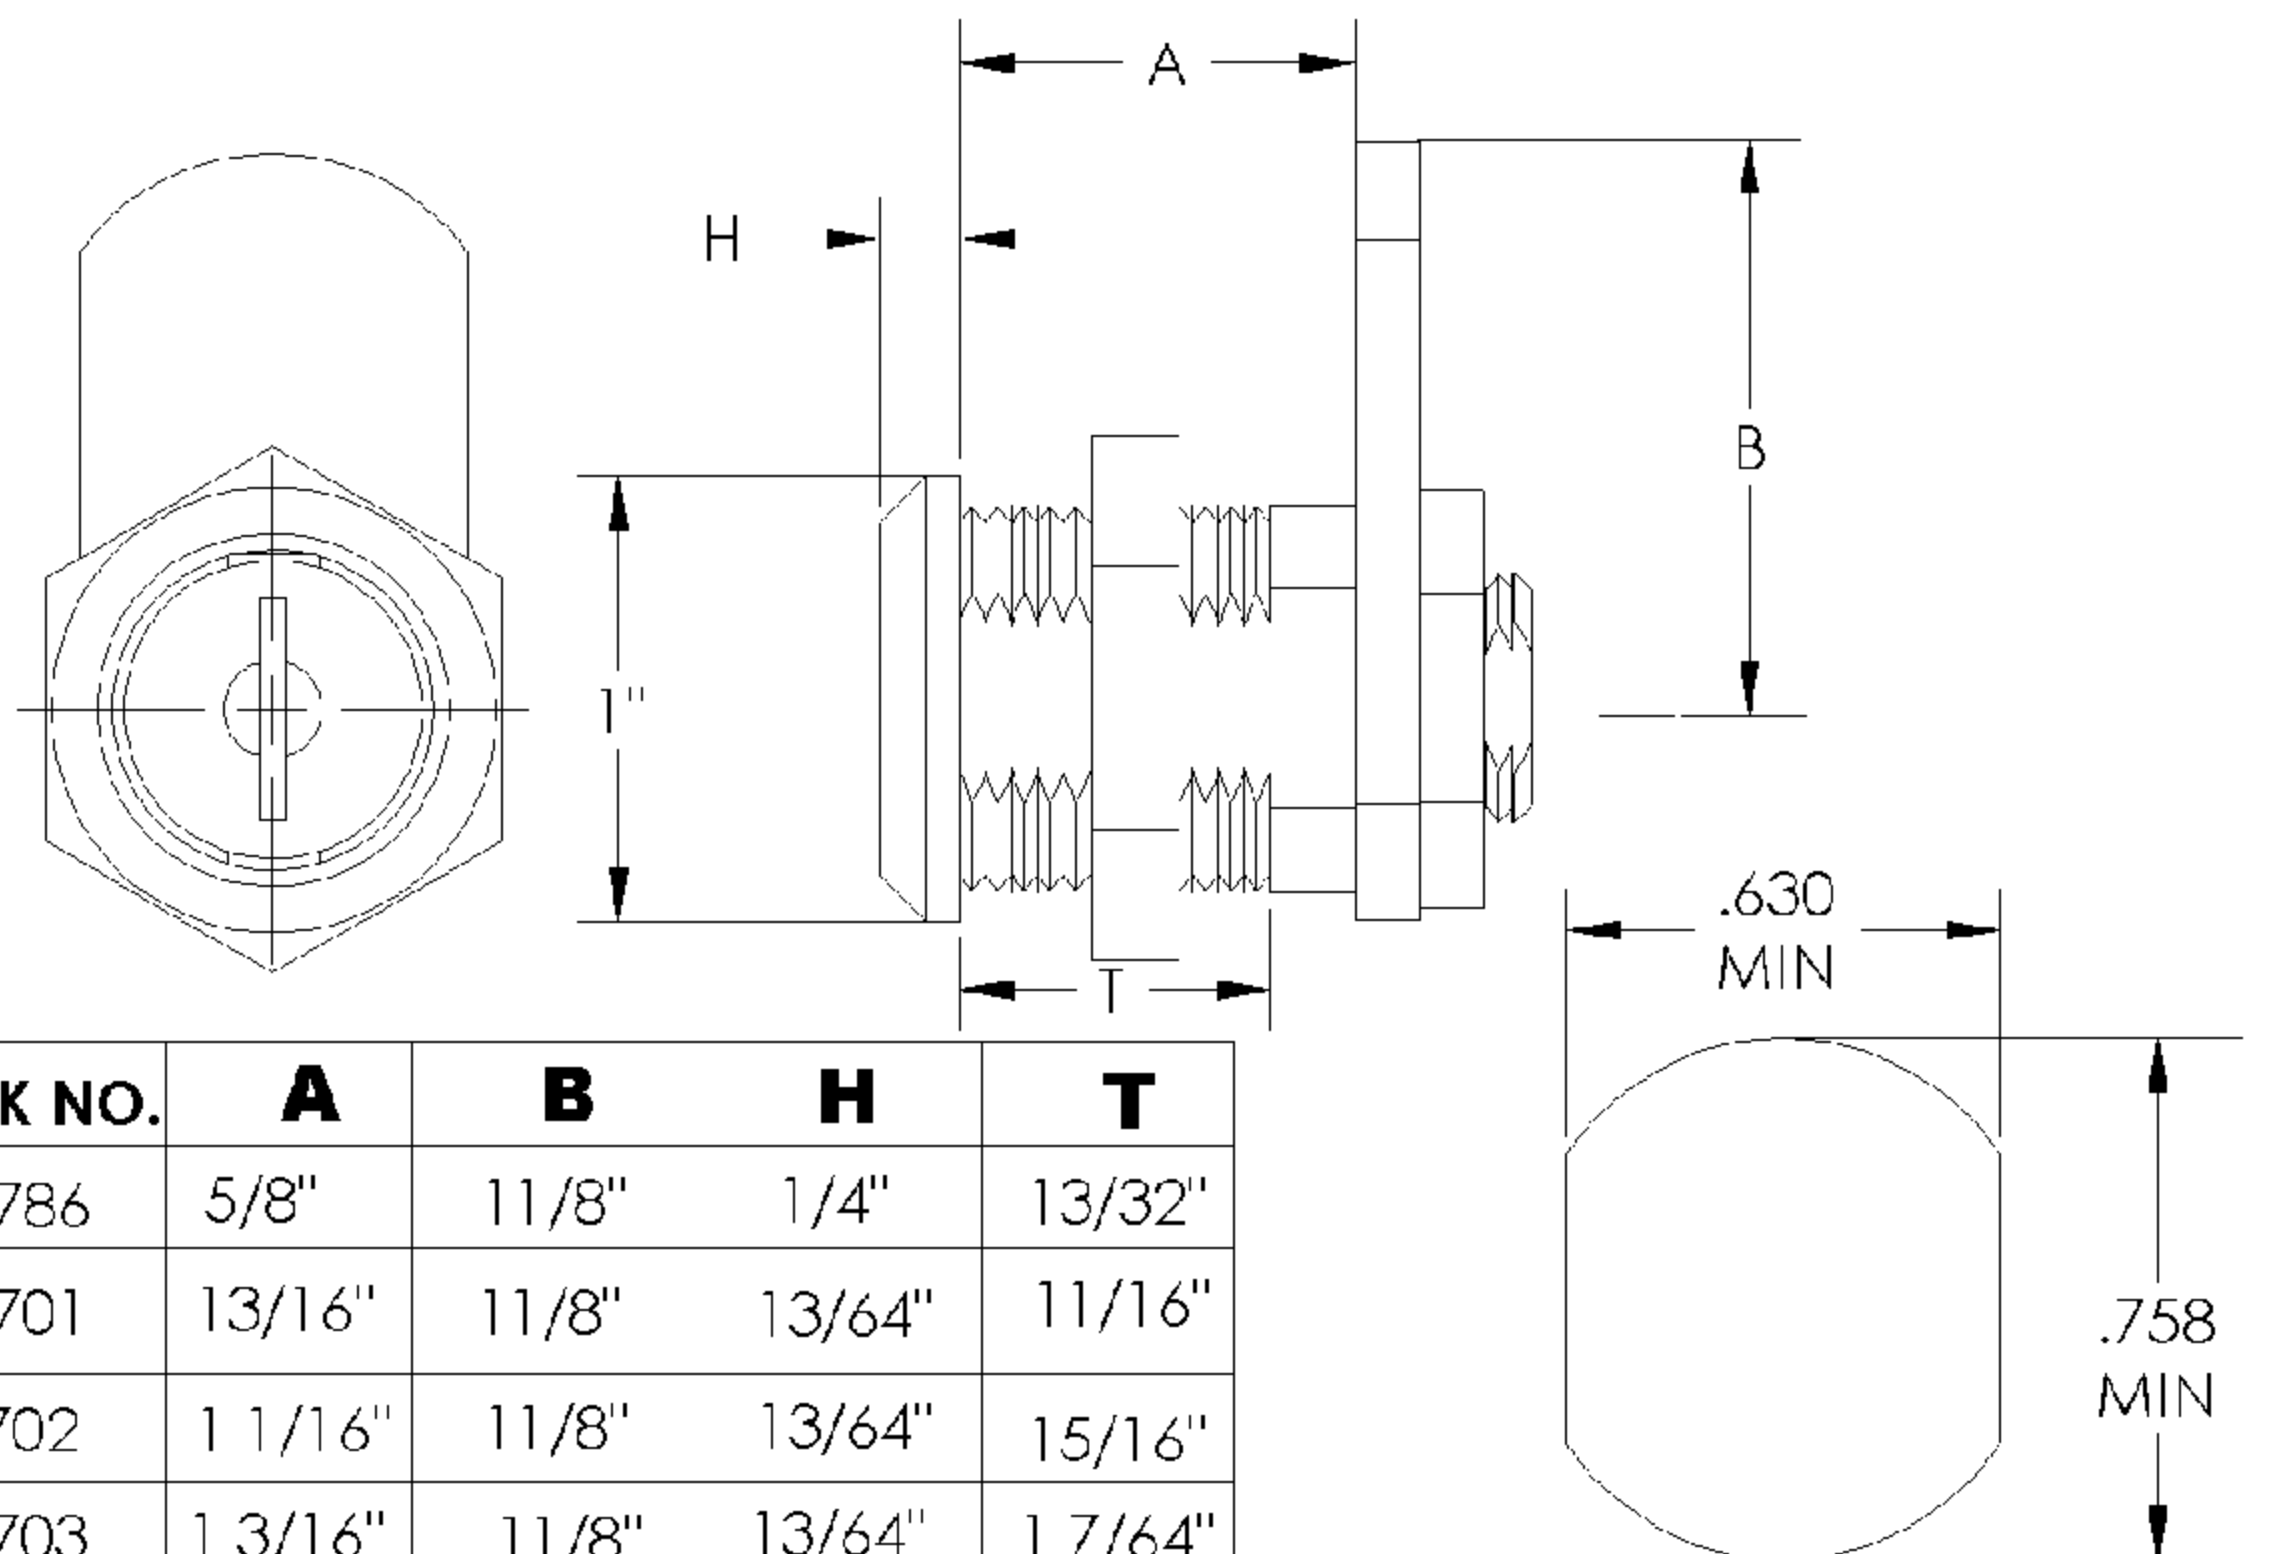

C1701 SINGLE BITTED LOCK

| LOCK NO. | A | B | H | T |
|----------|---------|--------|--------|----------|
| C3786 | 5/8" | 1 1/8" | 1/4" | 13/32" |
| C1701 | 13/16" | 1 1/8" | 13/64" | 11/16" |
| C1702 | 1 1/16" | 1 1/8" | 13/64" | 15/16" |
| C1703 | 1 3/16" | 1 1/8" | 13/64" | 1 7/64" |
| C1704 | 1 1/2" | 1 1/8" | 13/64" | 1 13/32" |

**RECOMMENDED
MOUNTING HOLE**